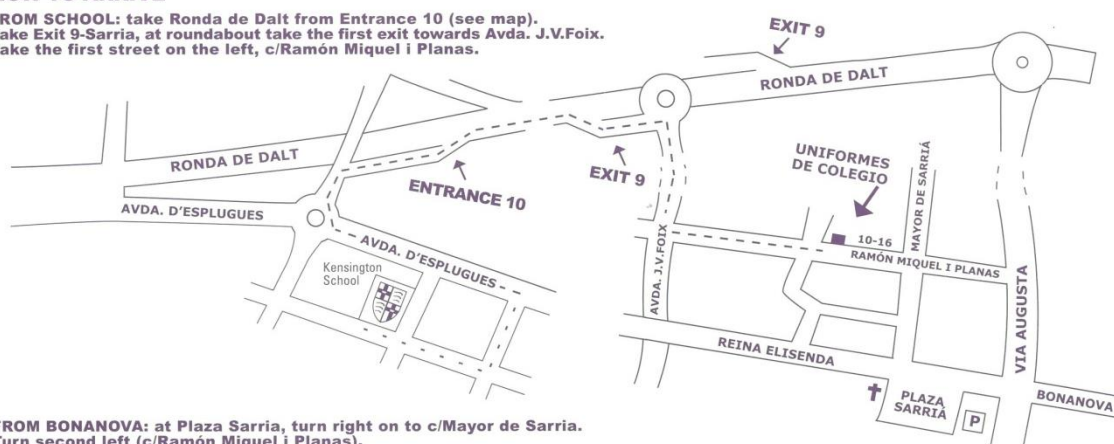

- Address: Carrer Ramon Miquel I Planas, number 10-16 (Sarria),
- Telephone: 93 252 3212
- Website: www.uniformesdecolegio.com

HOW TO ARRIVE

FROM SCHOOL: take Ronda de Dalt from Entrance 10 (see map).
Take Exit 9-Sarria, at roundabout take the first exit towards Avda. J.V.Foix.
Take the first street on the left, c/Ramón Miquel i Planas.

FROM BONANOVA: at Plaza Sarria, turn right on to c/Mayor de Sarria.

Turn second left (c/Ramón Miquel i Planas).

FROM RONDA DE DALT (BESÓS): Take exit 9, at roundabout take Avda. J.V.Foix. Take the first street on the left, c/Ramón Miquel i Planas.

El Corte Inglés Diagonal (Maria Cristina) -

- Address: Avenida Diagonal, 617 08028 Barcelona
- Telephone: 933 667 100
- Website: <https://www.elcorteingles.es/centroscomerciales/es/eci/centros/comercial-diagonal>